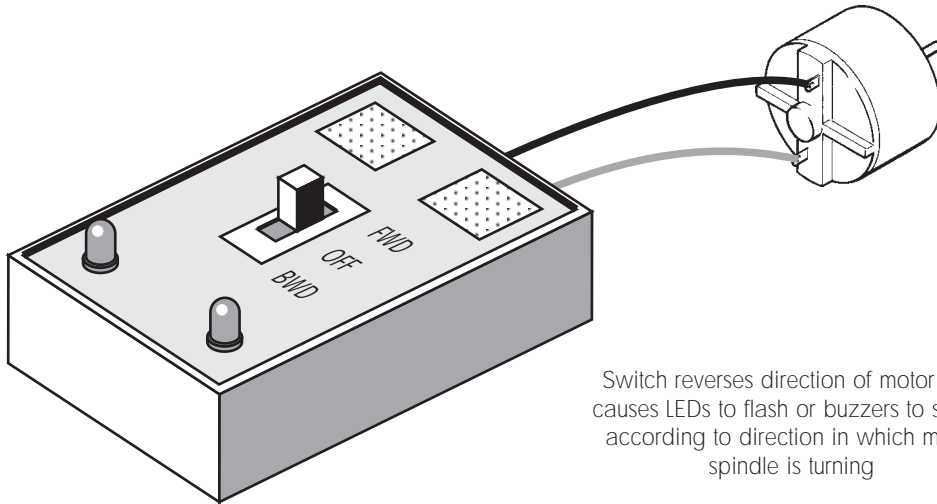

CONTROLLER FOR ANIMATRONIC TOY

Source: John Kelly Boys' Technology College

Switch reverses direction of motor and causes LEDs to flash or buzzers to sound according to direction in which motor spindle is turning